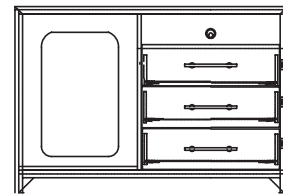

# MONTICELLO™ COLLECTION

**Upholstered King Headboard**  
SKU #120-727  
78" w x 1-7/8" d x 36" h

**Upholstered Queen Headboard**  
SKU #120-252  
62" w x 1-7/8" d x 36" h

**Three TV Drawer Chest**  
SKU #120-012  
42" w x 22" d x 35.5" h

**Diamond King Headboard**  
SKU #120-271  
78" w x 1.5" d x 36" h

**Diamond Queen Headboard**  
SKU #120-251  
62" w x 1.5" d x 36" h

**Combo Cabinet**  
SKU #120-015  
54" w x 22" d x 37.25" h

**King Headboard**  
SKU #120-270  
78" w x 1.5" d x 36" h