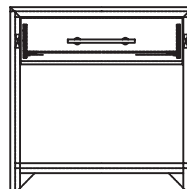

Double Nightstand
SKU #120-301
28" w x 16" d x 28" h

© 2014. These drawings and the copyright herein are the property of Distinction Hospitality Inc. All rights reserved.

DH

D I S T I N C T I O N H O S P I T A L I T Y™