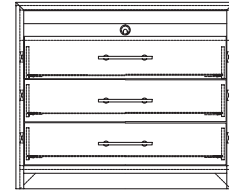

# MONTICELLO™ COLLECTION

**Upholstered King Headboard**  
SKU #120-727  
78" w x 1-7/8" d x 36" h

**Upholstered Queen Headboard**  
SKU #120-252  
62" w x 1-7/8" d x 36" h

**Three TV Drawer Chest**  
SKU #120-012  
42" w x 22" d x 35.5" h

**Diamond King Headboard**  
SKU #120-271  
78" w x 1.5" d x 36" h

**Diamond Queen Headboard**  
SKU #120-251  
62" w x 1.5" d x 36" h

**Combo Cabinet**  
SKU #120-015  
54" w x 22" d x 37.25" h

**King Headboard**  
SKU #120-270  
78" w x 1.5" d x 36" h