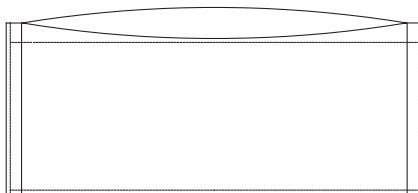

# MONTICELLO™ COLLECTION

**Upholstered King Headboard**  
SKU #120-727  
78" w x 1-7/8" d x 36" h

**Upholstered Queen Headboard**  
SKU #120-252  
62" w x 1-7/8" d x 36" h

**Three TV Drawer Chest**  
SKU #120-012  
42" w x 22" d x 35.5" h

**Diamond King Headboard**  
SKU #120-271  
78" w x 1.5" d x 36" h

**Diamond Queen Headboard**  
SKU #120-251  
62" w x 1.5" d x 36" h

**Combo Cabinet**  
SKU #120-015  
54" w x 22" d x 37.25" h

**King Headboard**  
SKU #120-270  
78" w x 1.5" d x 36" h