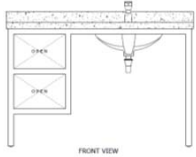

ADA Vanity - Right
w/Asia Sourced Quartz
W49xD25xH37

1.5"sq tubular metal frame in white powder coat finish. 549-806-M-R