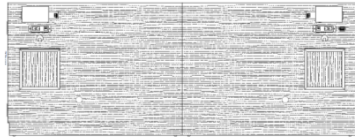

King Headboard - Right
W105xD20xH42

Included: two cantilevered nightstands, two Furnlite (1202P-FUR) tamper resistant, two outlets and one USB, power units, one Furnlite (22204P-FBUR) power unit (4 outlets and 2 USB) at back of headboard for desk, rocker switch, 9' of LED tape lighting with acrylic defusing cover, and 1/4" white back-painted glass tops for nightstands. Both sides finished to accommodate desk setup.

549-243-A-R