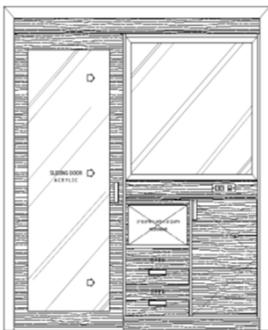

Counter Height Desk  
W56xD18xH33

Includes: 1/4" white back-painted glass top.

549-182-C

Standard Height Desk  
W56xD18xH30

Includes: 1/4" white back-painted glass top.

549-182-C

Wardrobe - Left  
W72xD26.5xH79

Wardrobe closet system components include: minibar with four storage drawers and refrigerator compartment, mirror attached to back panel above minibar, wardrobe with polished nickel hanging rod, ironing board compartment, storage shelf, and sliding framed acrylic door panel with door track system to cover either minibar setup or wardrobe section. Additional components include: 1/4" thick white back-painted glass top, two puck lights, one Furnlite (1202P-FUR), and accent laminated interior.

549-120-A-L

Wardrobe - Alternate  
W28xD26.5xH79

Includes: closet rod, puck lights, and storage shelf, with two wood doors.

Hospitality Unit - Alternate  
W36xD26.5xH79

Includes: minibar compartment with door, 1/4" white back-painted glass top, FC-737 power unit, two drawers, and two shelves.