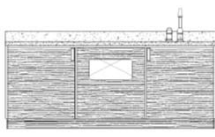

78" Minibar - Left w/Asia  
Sourced Quartz  
W78xD25xH38

549-300-A-L

78" Minibar - Right  
w/Asia Sourced Quartz  
W78xD25xH38

549-302-A-R

72.5" Minibar - Left  
w/Asia Sourced Quartz  
W72.5xD25xH38

549-301-A-L