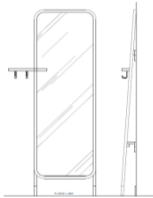

Mirror - Left
W41xD6xH69

Square tubular metal frame mirror with shelf and hooks.

549-210-M