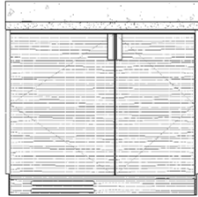

36.5" ADA Minibar
w/Asia Sourced Quartz
W36.5xD25xH34

549-307-A