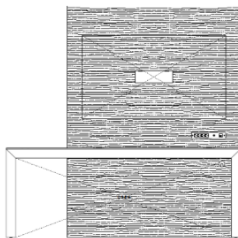

TV Panel/Freestanding
Desk W75xD22xH78

Includes: 1/4" white back-painted glass top, Furnlite (22204P-FBP 14-3 RT)

549-490-A-B