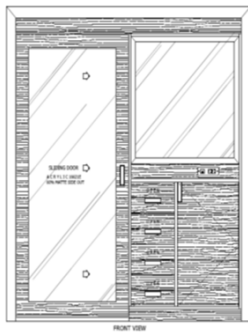

Counter Height Desk  
W56xD18xH33

Includes: 1/4" white back-painted glass top.

549-182-C

Standard Height Desk  
W56xD18xH30

Includes: 1/4" white back-painted glass top.

549-182-C

Wardrobe - Left  
W72xD26.5xH79

549-120-A-L

Wardrobe - Alternate  
W28xD26.5xH79

Includes: closet rod, puck lights, and storage shelf, with two wood doors.

Hospitality Unit - Alternate  
W36xD26.5xH79

Includes: minibar compartment with door, 1/4" white back-painted glass top, FC-737 power unit, two drawers, and two shelves.