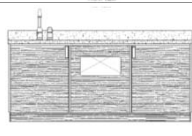

78" Minibar - Left w/Asia  
Sourced Quartz  
W78xD25xH38

549-300-A-L

78" Minibar - Right  
w/Asia Sourced Quartz  
W78xD25xH38

549-302-A-R

72.5" Minibar - Left  
w/Asia Sourced Quartz  
W72.5xD25xH38

549-301-A-L