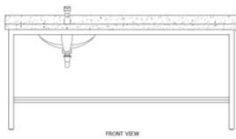

Wood frame mirror with shelf and hooks.

549-220-A-R

ADA Mirror - Right  
W44xD4xH58

Wood frame mirror with shelf and hooks.

549-221-A-R

Vanity - Left w/Asia  
Sourced Quartz  
W72xD25xH37

1.5"sq tubular metal frame in white powder coat finish. 549-805-M-L