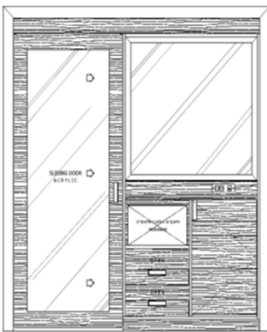

ADA Wardrobe - Right
W72xD26.5xH79

Wardrobe closet system components include: minibar with four storage drawers and refrigerator compartment, mirror attached to back panel above minibar, wardrobe with polished nickel hanging rod, ironing board compartment, storage shelf, and sliding framed acrylic door panel with door track system to cover either minibar setup or wardrobe section. Additional components include: 1/4" thick white back-painted glass top, two puck lights, one Furnlite (1202P-FUR), and accent laminated interior.

549-121-A-R

Mirror - Left
W41xD6xH69

Square tubular metal frame mirror with shelf and hooks.

549-210-M

Mirror - Left
W44xD4xH58

Wood frame mirror with shelf and hooks.

549-219-A-L

ADA Mirror - Left
W44xD4xH58

Wood frame mirror with shelf and hooks.

549-217-A-L

Mirror - Right
W41xD6xH69

Square tubular metal frame mirror with shelf and hooks.

549-210-M