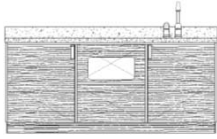

DH

D I S T I N C T I O N H O S P I T A L I T Y ^{TM}

72.5" Minibar - Right
w/Asia Sourced Quartz
W72.5xD25xH38

549-303-A-R