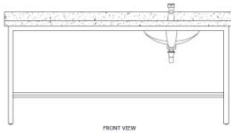

Wood frame mirror with shelf and hooks.

549-220-A-R

ADA Mirror - Right  
W44xD4xH58

Wood frame mirror with shelf and hooks.

549-221-A-R

Vanity - Left w/Asia  
Sourced Quartz  
W72xD25xH37

1.5"sq tubular metal frame in white powder coat finish. 549-805-M-L