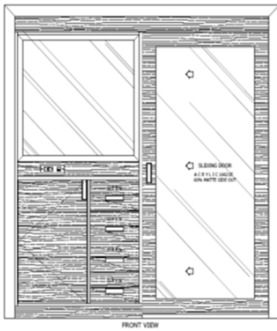

DH

D I S T I N C T I O N H O S P I T A L I T Y ^{TM}

Wardrobe - Right
W72xD26.5xH79

Wardrobe closet system components include: minibar with four storage drawers and refrigerator compartment, mirror attached to back panel above minibar, wardrobe with polished nickel hanging rod, ironing board compartment, storage shelf, and sliding framed acrylic door panel with door track system to cover either minibar setup or wardrobe section. Additional components include: 1/4" thick white back-painted glass top, two puck lights, one Furnlite (1202P-FUR), and accent laminated interior.

549-122-A-R