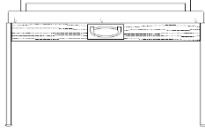

FRONT VIEW

Luggage Bench COM
Fabric W30xD18xH19

549-384-A-B