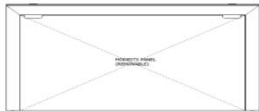

549-246-A

Counter Height Desk - Left  
W75xD18xH33

Includes: 1/4" white back-painted glass top.

549-181-C

Standard Height Desk - Left  
W75xD18xH30

Includes: 1/4" white back-painted glass top.

549-185-C

Counter Height Desk - Right  
W75xD18xH33

Includes: 1/4" white back-painted glass top.

549-180-C

D I S T I N C T I O N   H O S P I T A L I T Y <sup>TM</sup>

Standard Height Desk - Right  
W75xD18xH30

Includes: 1/4" white back-painted glass top.

549-184-C

Counter Height Desk  
W56xD18xH33

Includes: 1/4" white back-painted glass top.

549-182-C

Standard Height Desk  
W56xD18xH30

Includes: 1/4" white back-painted glass top.

549-182-C

Wardrobe - Left  
W72xD26.5xH79