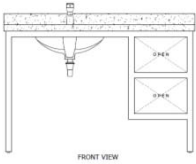

ADA Vanity - Left w/Asia
Sourced Quartz
W49xD25xH37

1.5"sq tubular metal frame in white powder coat finish. 549-804-M-L